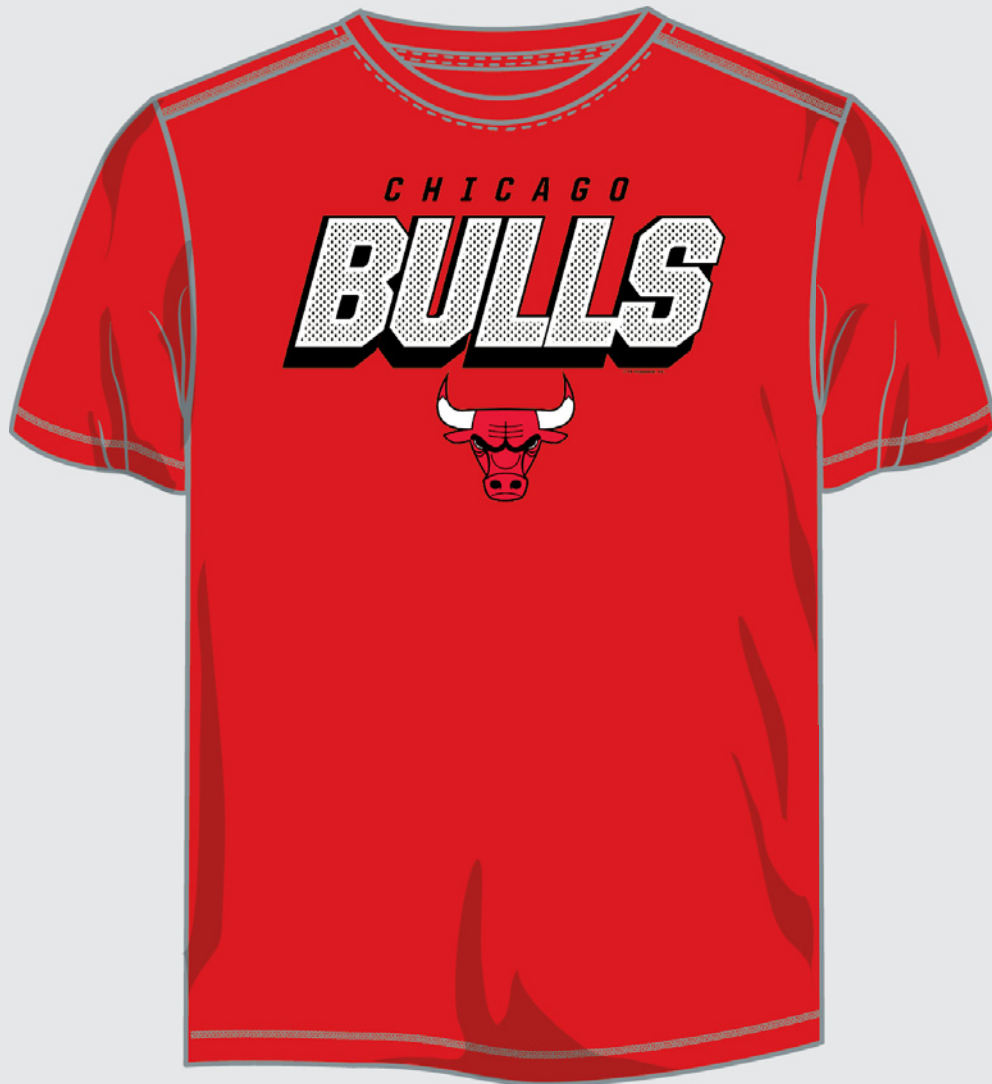

NBA MEN'S TEAM REPLENISHMENT

ZFSA-VQ9

AVAILABLE: 1/15/16

This short sleeve, crew-neck synthetic tee is 145 gsm 100% polyester zephyr jersey with wicking designed with a screen print graphic. Available in team colors.